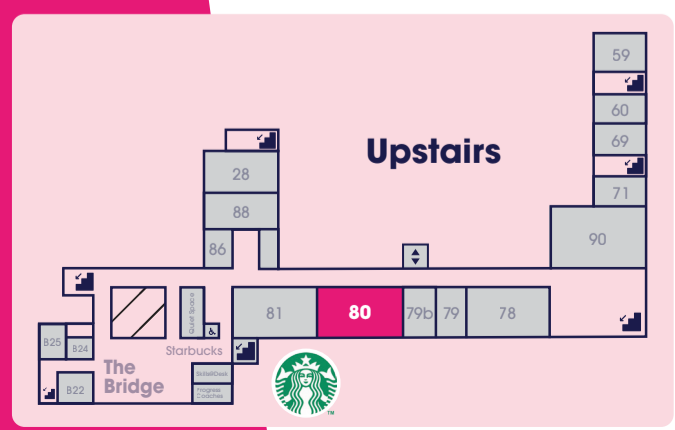

3	Welcome Talk	5:00pm
	The Chelmsford Suite	5:45pm
		6:10pm
<hr/>		
4	CfPD Talk	5:25pm
	The Bridge	6:10pm
		6:40pm

PERSONAL AND PROFESSIONAL DEVELOPMENT

As a student with us, your Personal and Professional Development (PPD) is key.